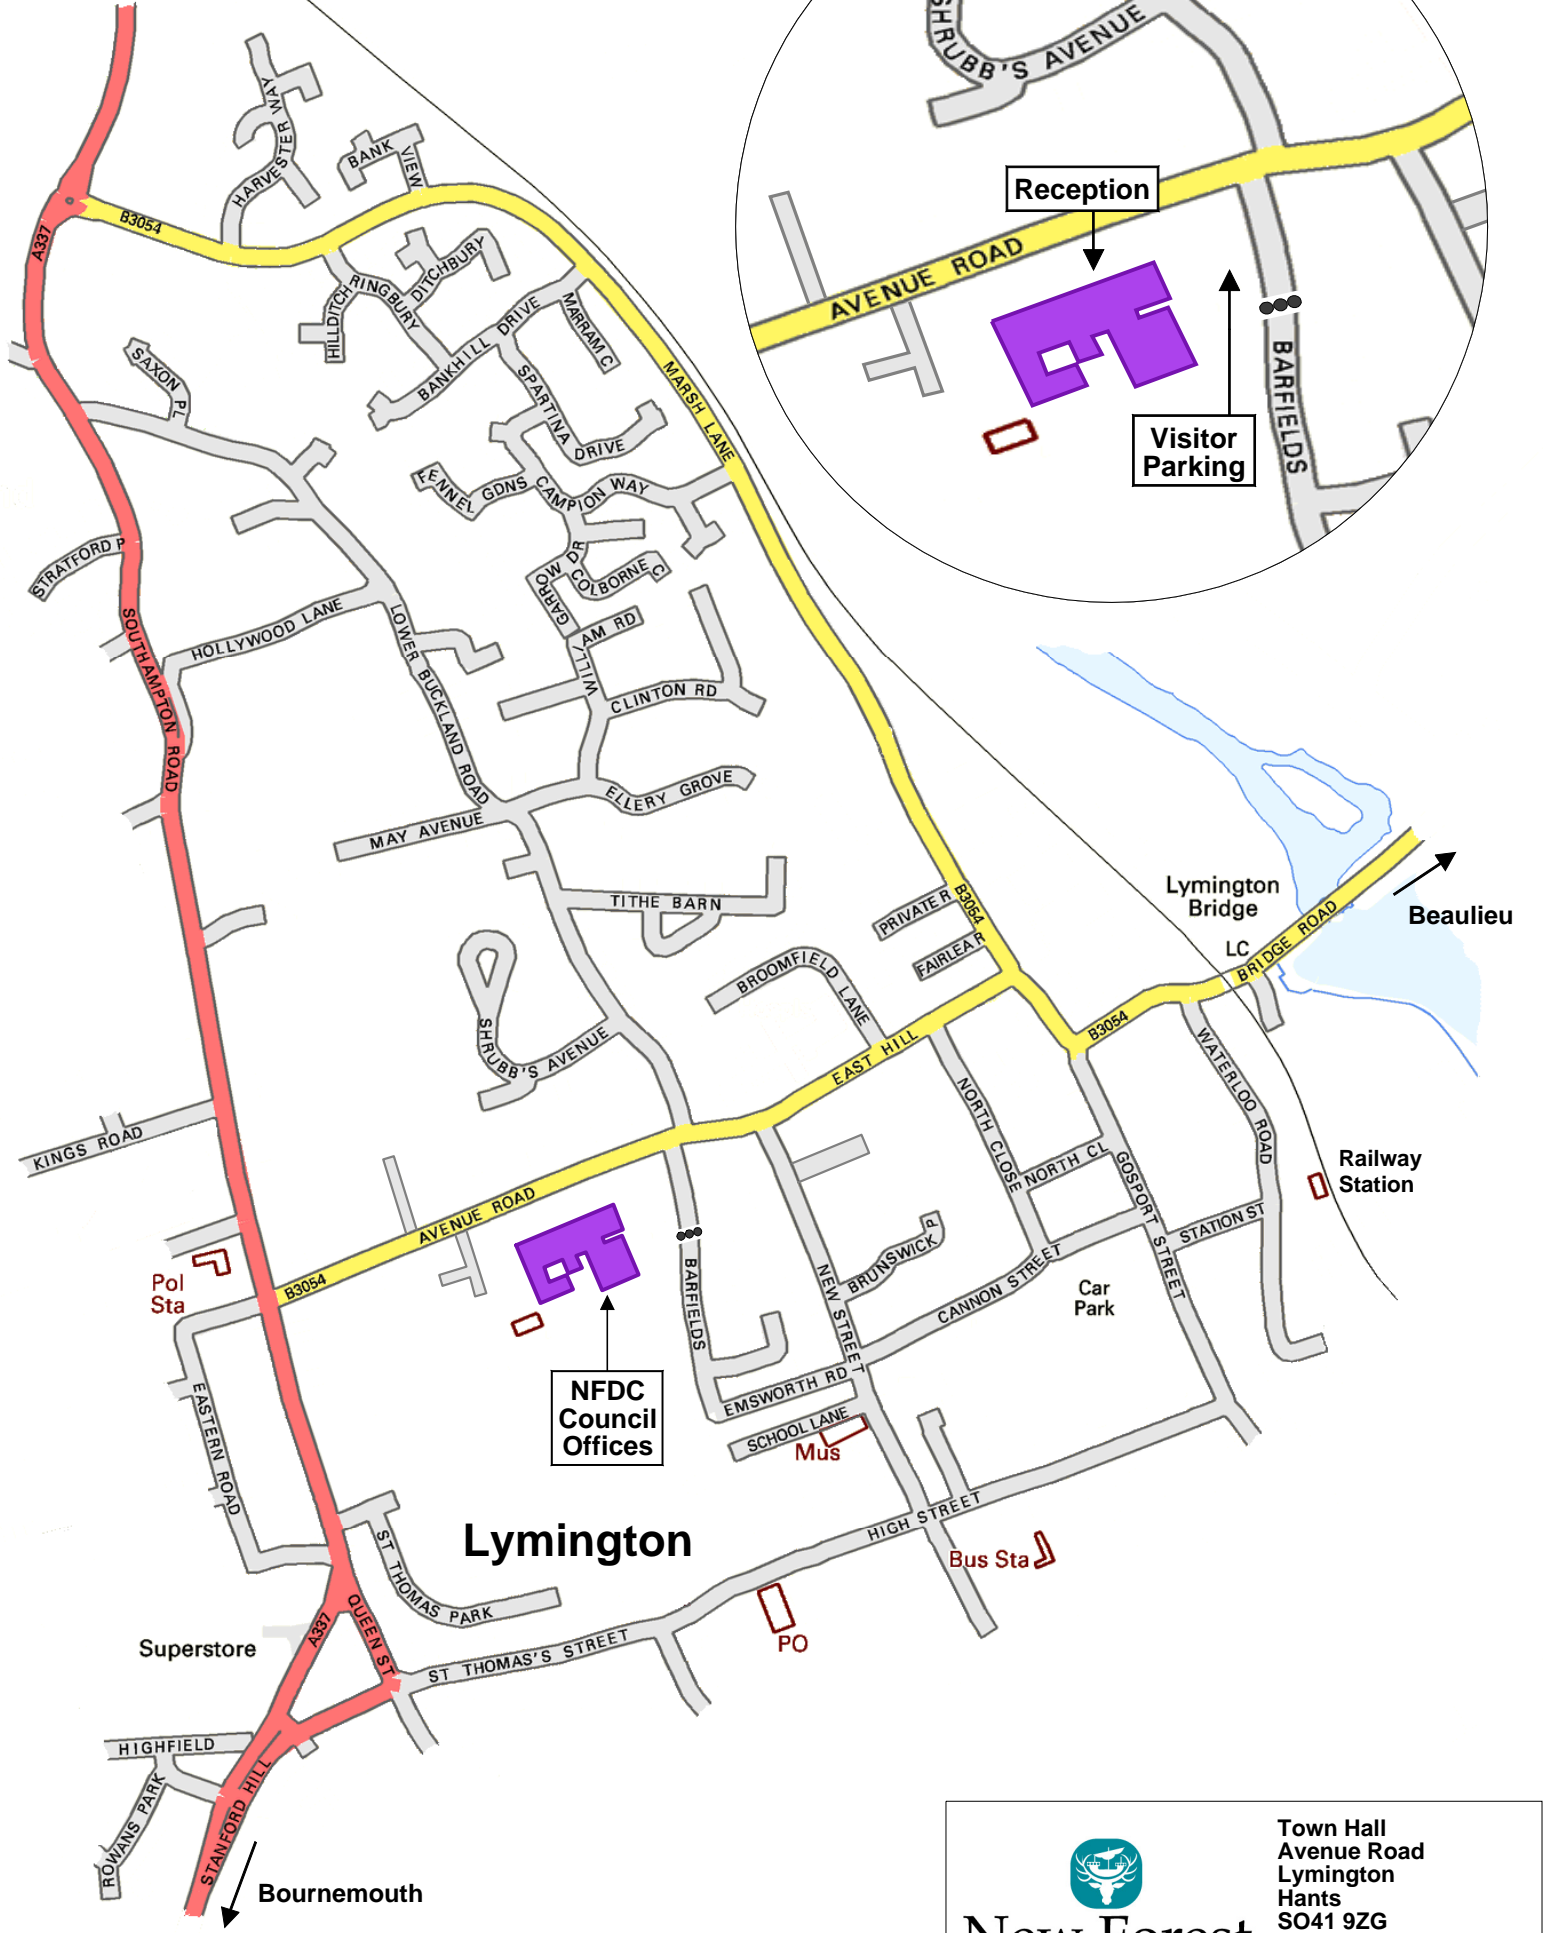

Lyndhurst

M27  
Jn 1

Beaulieu

Railway Station

Lymington

Bournemouth

**New Forest**  
DISTRICT COUNCIL

Town Hall  
Avenue Road  
Lymington  
Hants  
SO41 9ZG